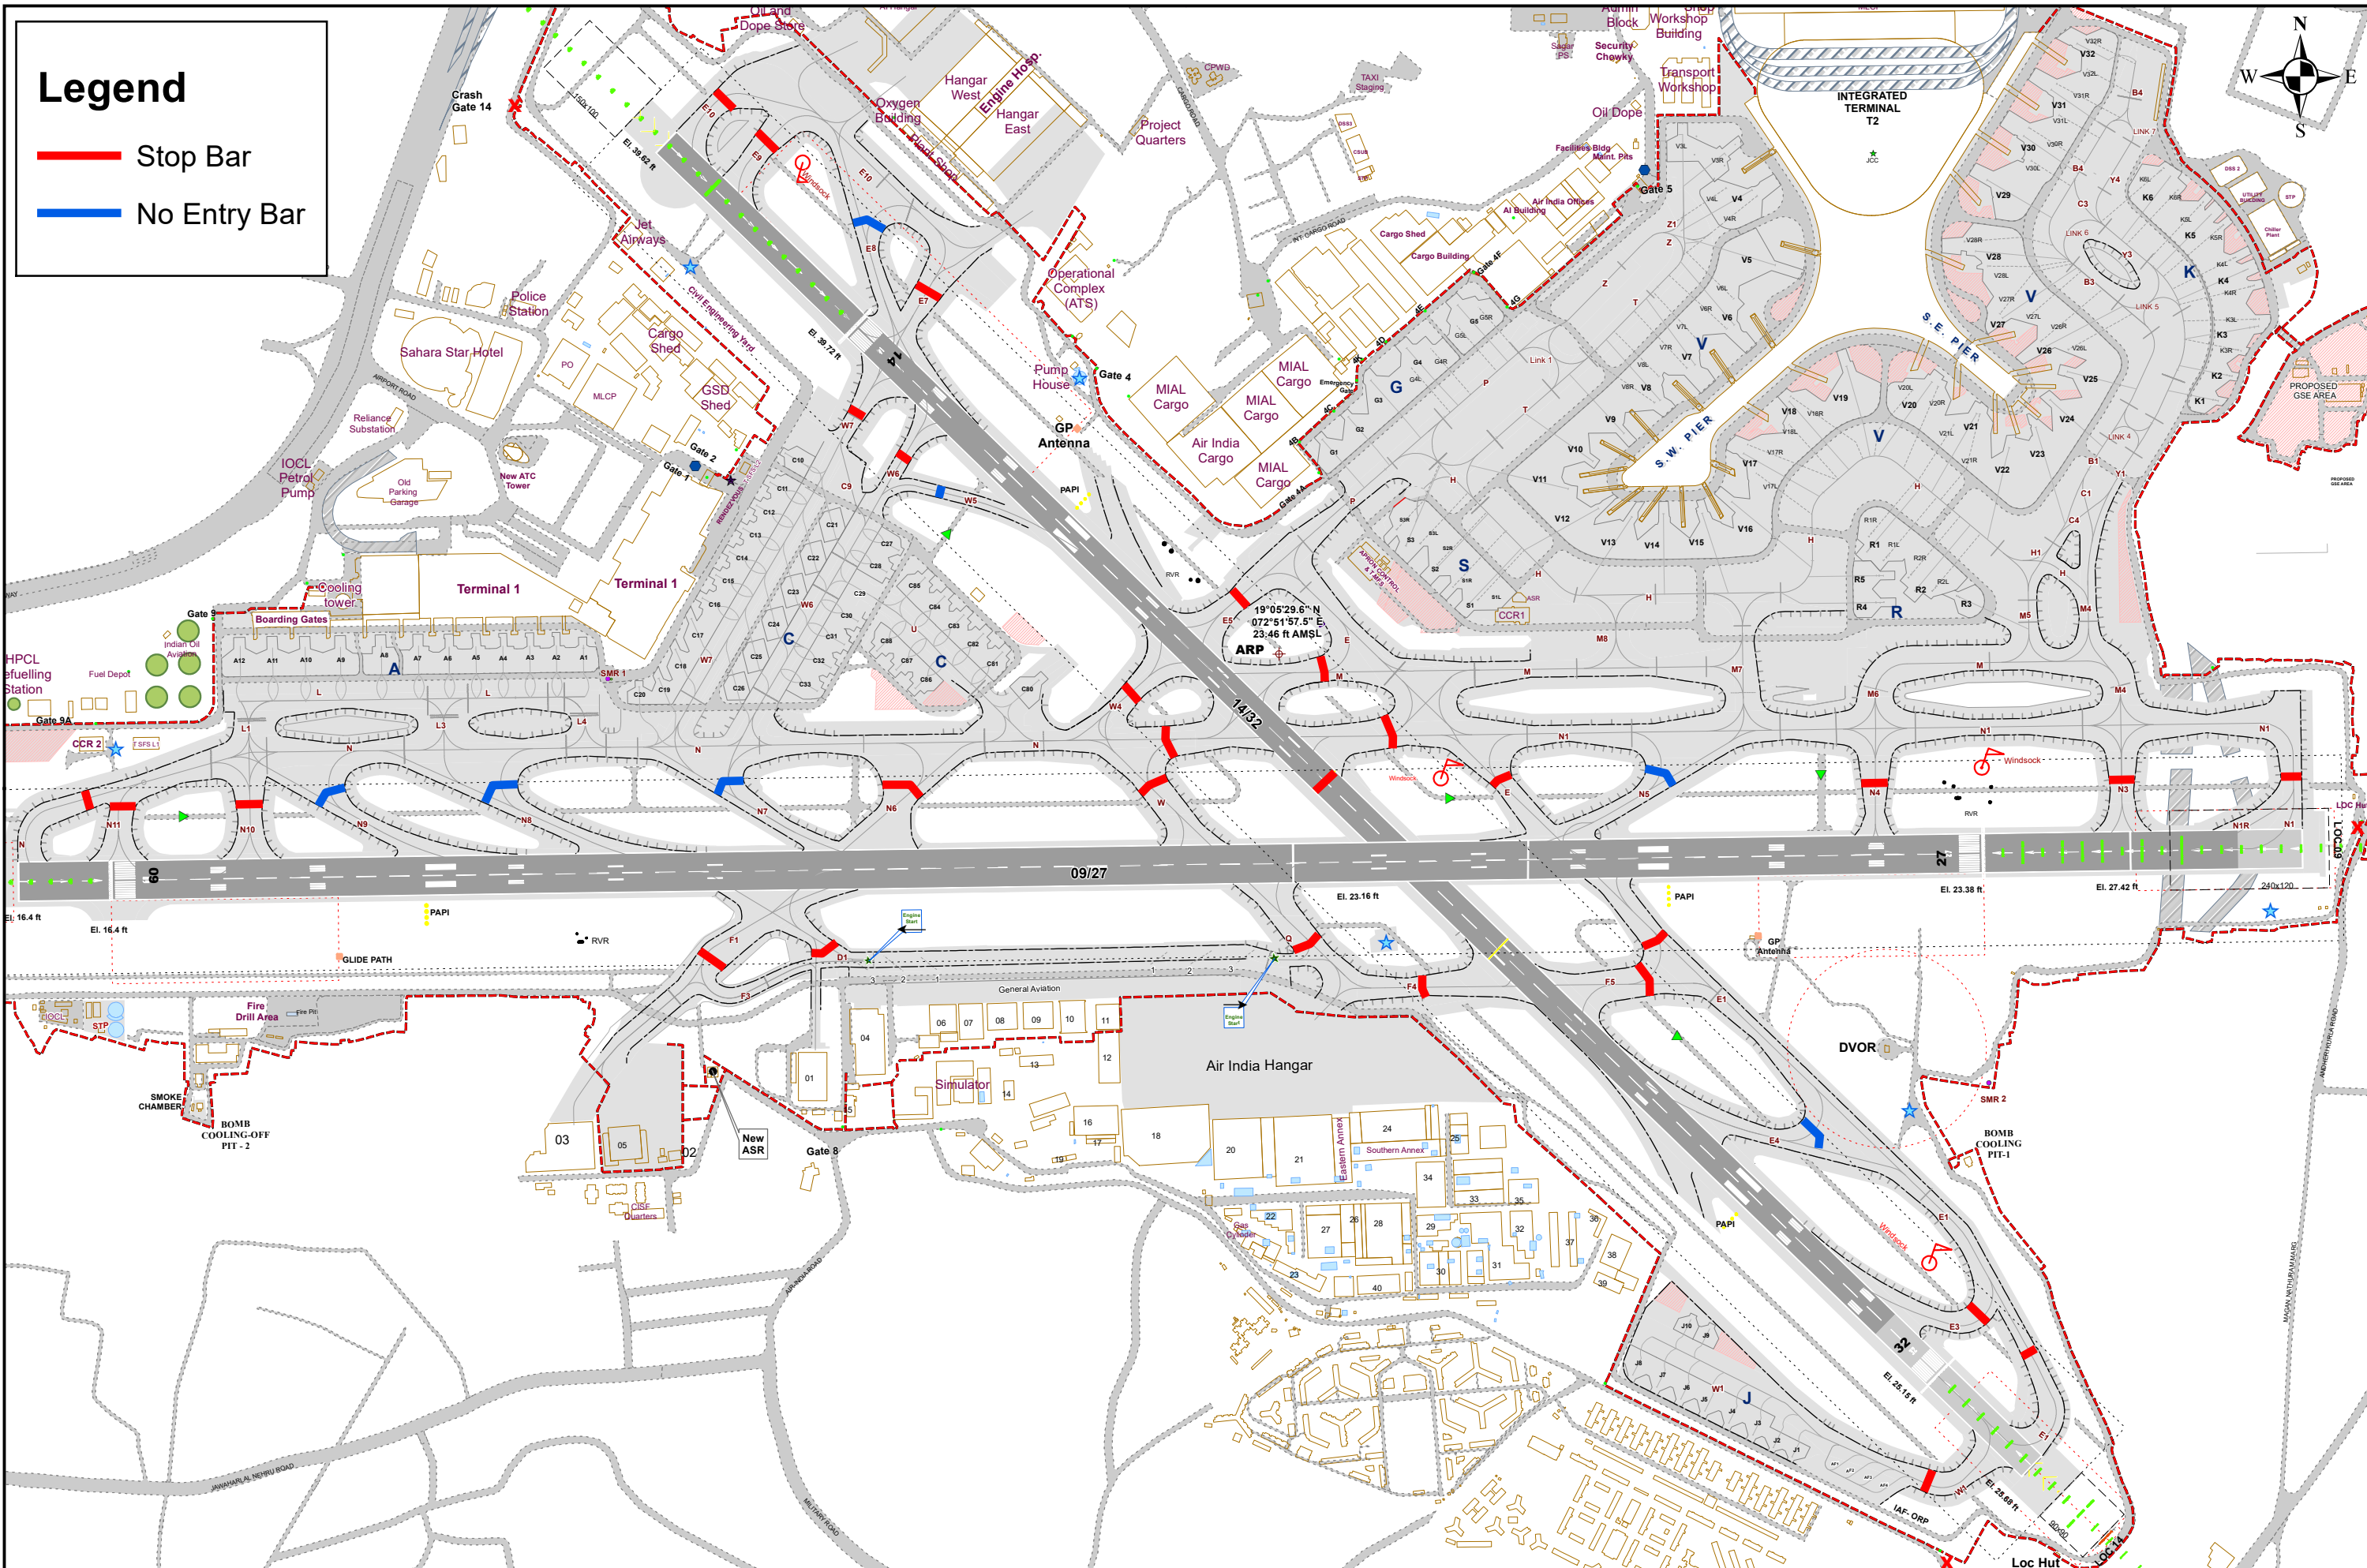

# LOCATION OF STOP BARS & NO ENTRY BARS AT CSMIA MUMBAI

## Legend

- Stop Bar
- No Entry Bar